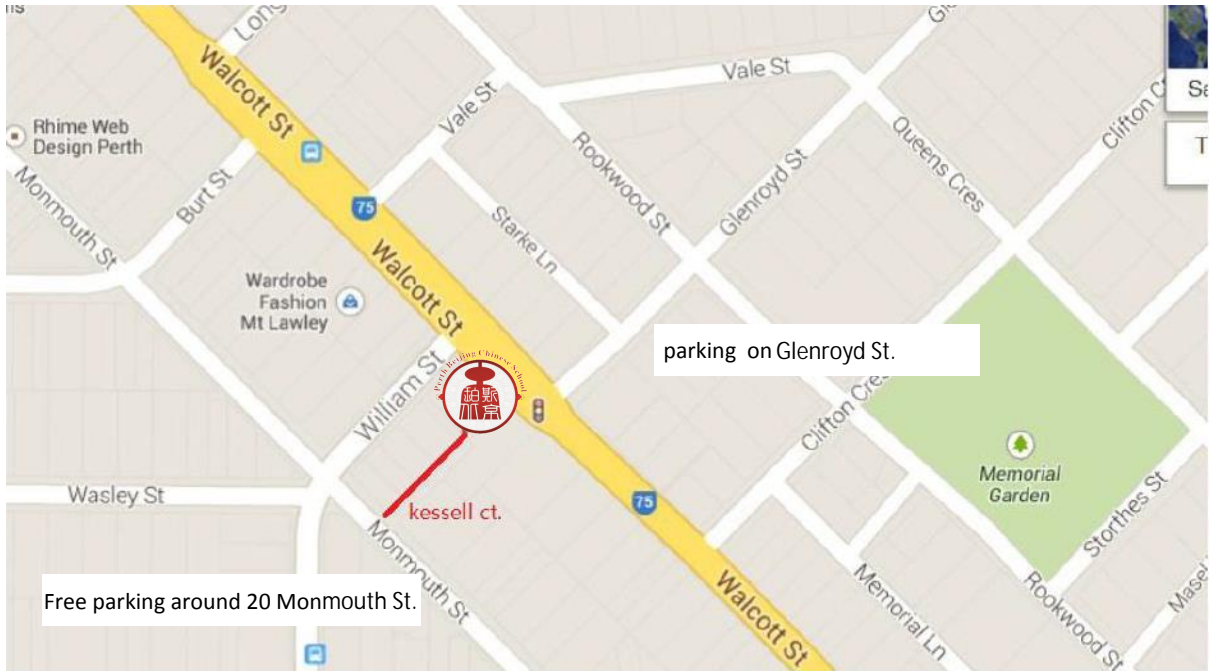

PERTH BEIJING CHINESE SCHOOL - **Mount Lawley** **Office** - Access & **FREE** parking location

- **Free street parking is available around 20 Monmouth street, Mount lawley.**

After parking your car, please walk 100m to **13 Kessell court**. (the rear entrance of the office)

- **The front entrance address: 137 Walcott st, Mount Lawley** (parking on Glenroyd St.)

back entrance of the office

front entrance of the office

Please call Alex on 045 000 5358 if you need any further assistance. 😊