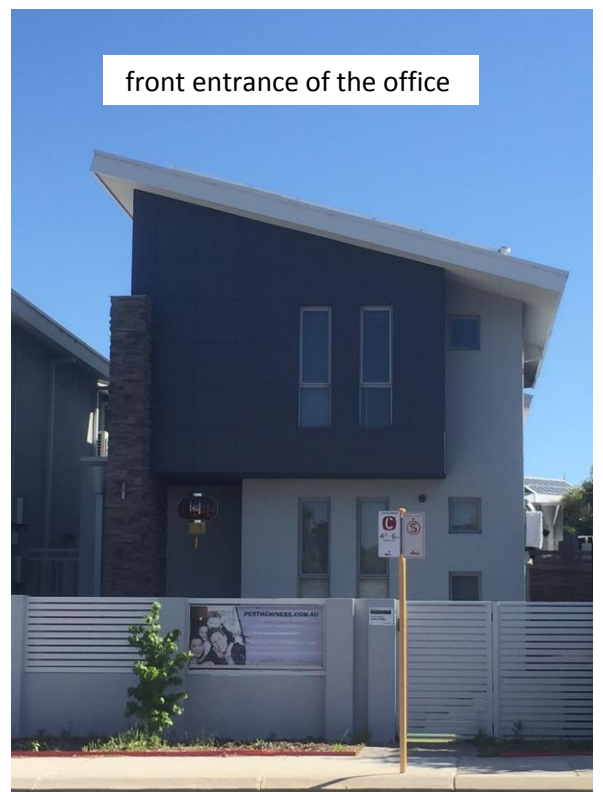

PERTH BEIJING CHINESE SCHOOL - **Mount Lawley** **Office** - Access & **FREE** parking location

- **Free street parking is available around 20 Monmouth street, Mount lawley.**

After parking your car, please walk 100m to **13 Kessell court**. (the rear entrance of the office)

- **The front entrance address: 137 Walcott st, Mount Lawley** (parking on Glenroyd St.)

back entrance of the office

front entrance of the office

Please call Alex on 045 000 5358 if you need any further assistance. 😊